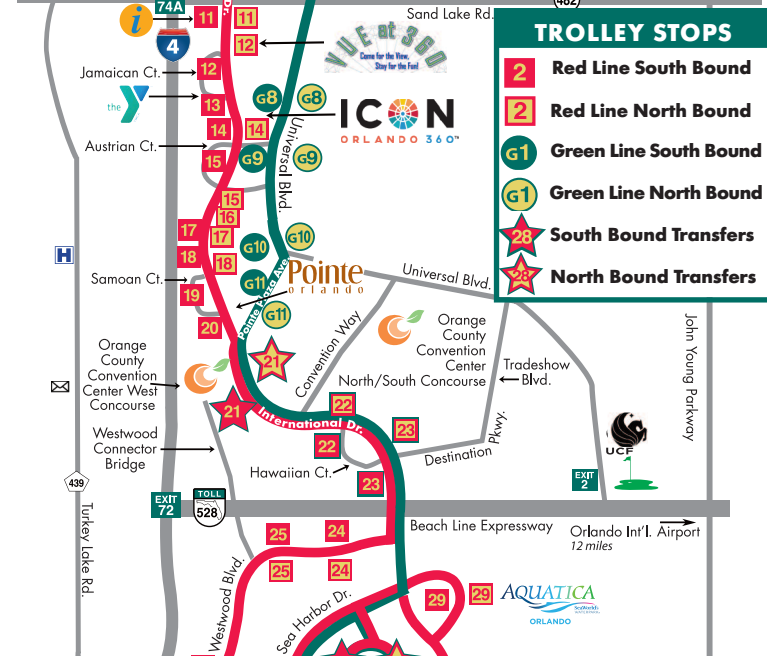

HOP ON BOARD!

Daily Hours: 8:00 a.m. - 10:30 p.m.
Customer Service: 407-354-5656
www.IRideTrolley.com

- **I-RIDE Trolleys operate daily, 8:00am to 10:30 pm**
- **Single Cash Fare \$2.00 per ride**
- **Kids Cash Fare \$1.00** (ages 3-9 with paying adult)
- **Senior Cash Fare \$0.25 per ride** (65 and over)
- **Exact Change is Required.**
- **All Trolleys are green in color on both Red and Green Lines.**
- **Red Line Route Trolleys generally arrive at each stop approx. every 15-20 minutes.**
- **Green Line Route Trolleys arrive approx. every 30 minutes.**
- **Wait times for Trolleys may vary with traffic and season.**
- **Transfers are FREE! Transfer between lines at the designated transfer stops, which are represented on the map as stars.**
- **Unlimited Ride Passes:**
 - **One Day Pass: \$ 5.00 per person**
 - **Three Day Pass: \$ 7.00 per person**
 - **Five Day Pass: \$ 9.00 per person**
 - **Seven Day Pass: \$12.00 per person**
 - **Fourteen Day Pass: \$18.00 per person****Passes are not sold on Trolleys.**
Passes are consecutive day use.

Where's My

Get your predicted trolley arrival times by texting the Trolley Stop code to 41411. Stop Codes are located on the map at each Trolley Stop. Or via www.IRideTrolley.com

Ask your Trolley driver or your hotel guest service desk for the International Drive Resort Area **Official Visitors Guide & I-RIDE Trolley Map.**

TROLLEY STOPS	
	Red Line South Bound
	Red Line North Bound
	Green Line South Bound
	Green Line North Bound
	South Bound Transfers
	North Bound Transfers

MAP LEGEND	
	Visit Orlando
	Official Visitor Center
	Rosen YMCA Aquatic Center
	Golf Course
	Hospital
	Highway Interchange
	Police/Sheriff
	Post Office
	UCF - Rosen College of Hospitality

www.InternationalDriveOrlando.com

1-15-19 I-Ride Trolley Fare, Route and hours subject to change.