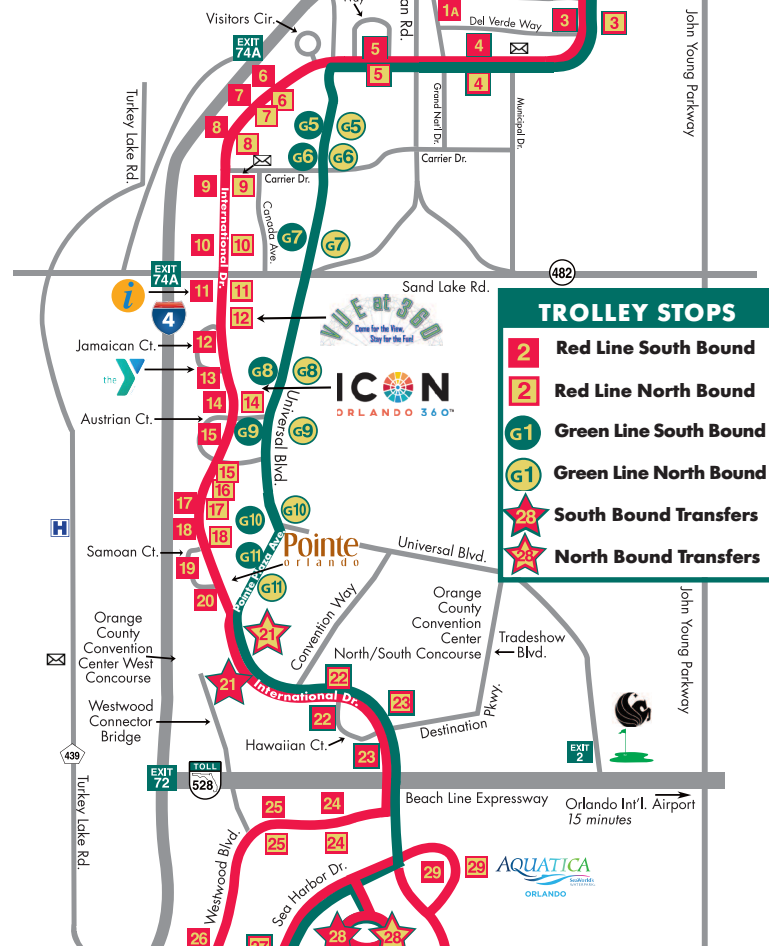

20 YEARS

I-RIDE TROLLEY

Daily Hours: 8:00 a.m. - 10:30 p.m.
 Customer Service: 407-354-5656
www.IRideTrolley.com

- I-RIDE Trolleys operate daily, 8:00am to 10:30 pm
- Single Cash Fare \$2.00 per ride
- Kids Cash Fare \$1.00 (ages 3-9 with paying adult)
- Senior Cash Fare \$0.25 per ride (65 and over)
- Exact Change is Required.
- All Trolleys are green in color on both Red and Green Lines.
- Red Line Route Trolleys generally arrive at each stop approx. every 15-20 minutes.
- Green Line Route Trolleys arrive approx. every 30 minutes.
- Wait times for Trolleys may vary with traffic and season.
- Transfers are FREE! Transfer between lines at the designated transfer stops, which are represented on the map as stars.
- Unlimited Ride Passes:
 - One Day Pass: \$ 5.00 per person
 - Three Day Pass: \$ 7.00 per person
 - Five Day Pass: \$ 9.00 per person
 - Seven Day Pass: \$ 12.00 per person
 - Fourteen Day Pass: \$ 18.00 per person
 Passes are not sold on Trolleys.
 Passes are consecutive day use.

Where's My

Get your predicted trolley arrival times by texting the Trolley Stop code to 41411. Stop Codes are located on the map at each Trolley Stop. Or via www.IRideTrolley.com

Ask your Trolley driver or your hotel guest service desk for the International Drive Resort Area Official Visitors Guide & I-RIDE Trolley Map.

TROLLEY STOPS	
	Red Line South Bound
	Red Line North Bound
	Green Line South Bound
	Green Line North Bound
	South Bound Transfers
	North Bound Transfers

MAP LEGEND	
	Visit Orlando Official Visitor Center
	YMCA Aquatic Center
	Golf Course
	Hospital
	Highway Interchange
	Police/Sheriff
	Post Office
	UCF - Rosen College of Hospitality

www.InternationalDriveOrlando.com

8-14-18 I-Ride Trolley Fare, Route and hours subject to change.